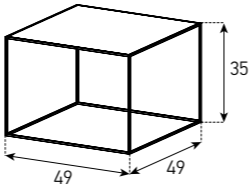

TRIPLE

Coffee & Side Tables
CODE SAMPLE

CT-SET2-B

CT-SET2-BMR-B

CT-SET3-B

CT-SET4-B

CT-SET PTC - A

CT-SET1-B

CT-SET1-BMR-B

CT-SET3-C

KL-42

KL-49

CT-SET PTC-B

CTS-100G-WHT-GRY

1 2 3

- 1) Type :
- 2) Top Color & Decor : "Category (A, C) "
- 3) Metal Leg Color : "Category (B) "