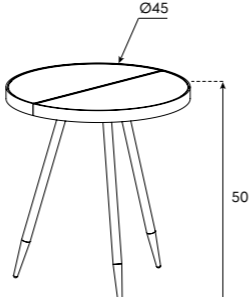

TRIPLE

Coffee & Side Tables
CODE SAMPLE

CT-SET2-B

CT-SET2-BMR-B

CT-SET3-B

CT-SET4-B

CT-SET PTC - A

CT-SET1-B

CT-SET1-BMR-B

CT-SET3-C

KL-42

KL-49

CT-SET PTC-B

CTS-100G-WHT-GRY

1 2 3

- 1) Type :
- 2) Top Color & Decor : "Category (A, C) "
- 3) Metal Leg Color : "Category (B) "